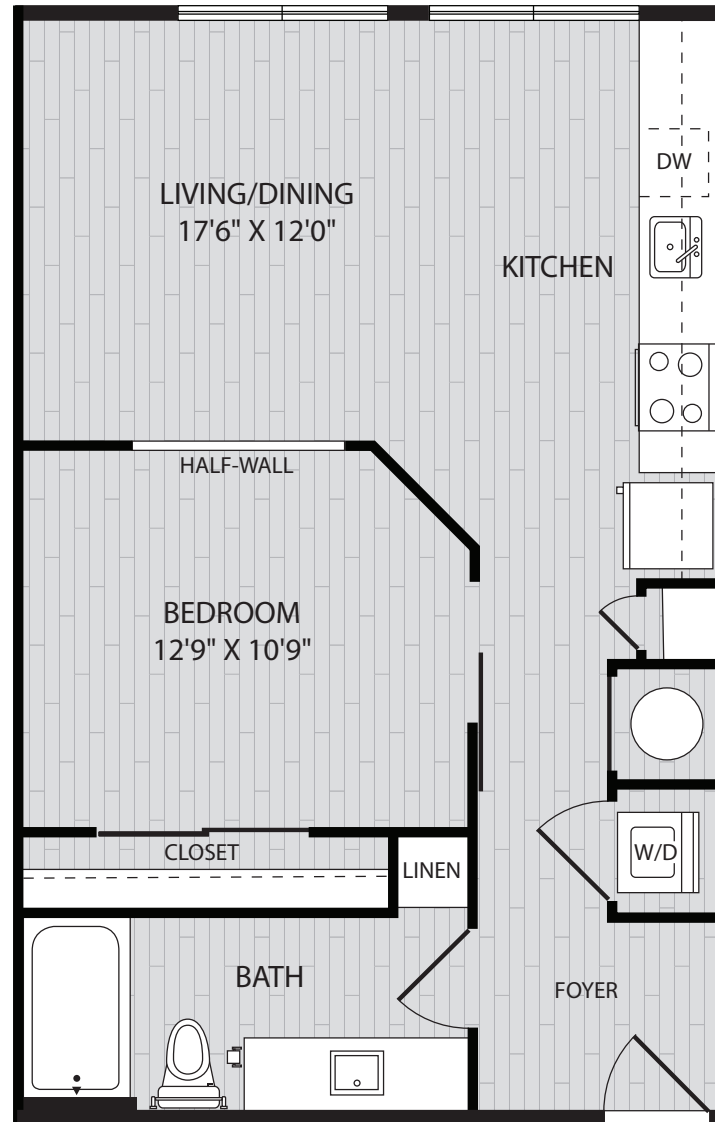

MOSBY
COOL SPRINGS
Franklin, TN

STUDIO

656 SQ FT*

FEATURES:

- Full-size washer and dryer in every residence
- Ceiling fans in all bedrooms
- Wood-plank flooring throughout apartment
- Energy Star® stainless steel appliances
- Quartz countertops
- Nest® thermostats
- USB outlets
- Kevo® Bluetooth Entry
- 2" wood blinds
- Tile backsplashes
- Undermount sinks
- Garden bathtubs
- Fully insulated floor cavities for reduced sound transmission

A0 Alt

* All dimensions are approximate. Actual product and specifications may vary in dimension or detail. Not all features are available in every apartment.