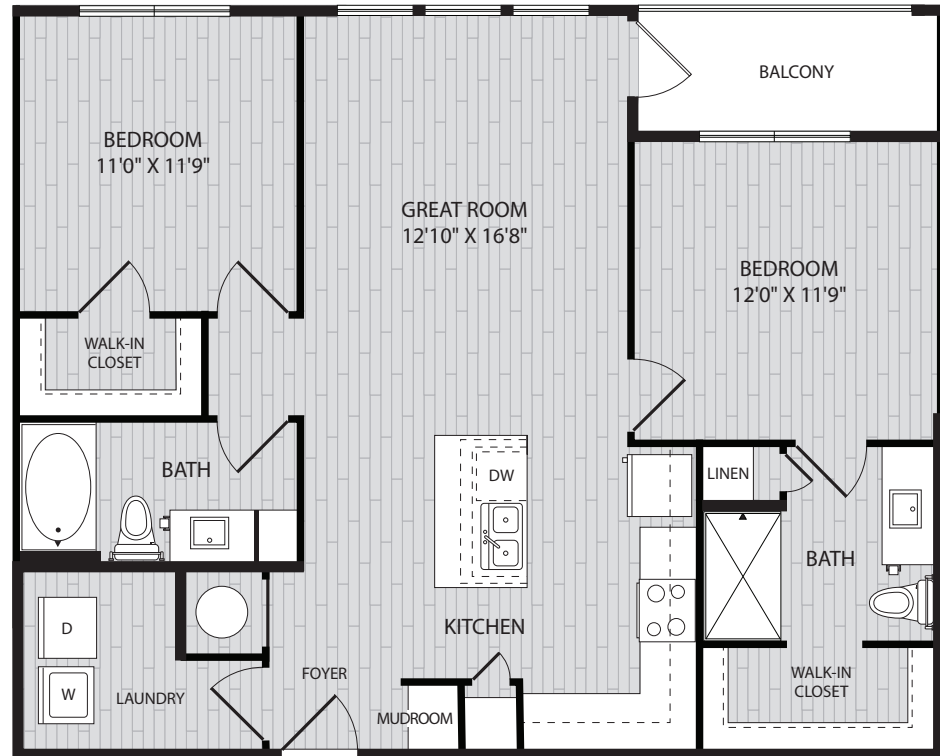

MOSBY
COOL SPRINGS
Franklin, TN

2 BEDROOM

1,049 SQ FT*

FEATURES:

- Patios or large balconies
- Full-size washer and dryer in every residence
- Ceiling fans in all bedrooms
- Wood-plank flooring throughout apartment
- Energy Star® stainless steel appliances
- Quartz countertops
- Nest® thermostats
- USB outlets
- Kevo® Bluetooth Entry
- 2" wood blinds
- Tile backsplashes
- Undermount sinks
- Garden bathtubs
- Walk-in showers
- Fully insulated floor cavities for reduced sound transmission

* All dimensions are approximate. Actual product and specifications may vary in dimension or detail. Not all features are available in every apartment.

B1

MOSBY
COOL SPRINGS
Franklin, TN

2 BEDROOM

1,096 SQ FT*

* All dimensions are approximate. Actual product and specifications may vary in dimension or detail. Not all features are available in every apartment.

B1 Alt

MOSBY
COOL SPRINGS
Franklin, TN

2 BEDROOM

1,187 SQ FT*

* All dimensions are approximate. Actual product and specifications may vary in dimension or detail. Not all features are available in every apartment.

B2

MOSBY
COOL SPRINGS
Franklin, TN

2 BEDROOM

1,187 SQ FT*