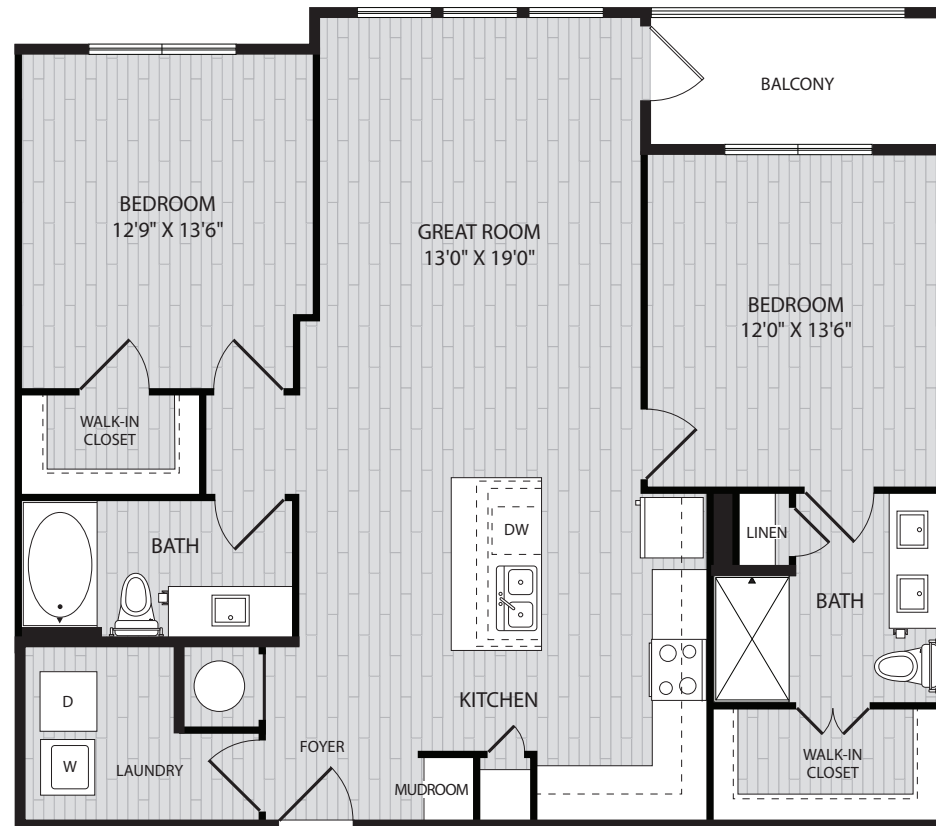

MOSBY
COOL SPRINGS
Franklin, TN

2 BEDROOM

1,049 SQ FT*

FEATURES:

- Patios or large balconies
- Full-size washer and dryer in every residence
- Ceiling fans in all bedrooms
- Wood-plank flooring throughout apartment
- Energy Star® stainless steel appliances
- Quartz countertops
- Nest® thermostats
- USB outlets
- Kevo® Bluetooth Entry
- 2" wood blinds
- Tile backsplashes
- Undermount sinks
- Garden bathtubs
- Walk-in showers
- Fully insulated floor cavities for reduced sound transmission

* All dimensions are approximate. Actual product and specifications may vary in dimension or detail. Not all features are available in every apartment.

B1 Alt

MOSBY
COOL SPRINGS
Franklin, TN

2 BEDROOM

1,187 SQ FT*

* All dimensions are approximate. Actual product and specifications may vary in dimension or detail. Not all features are available in every apartment.

B2

MOSBY
COOL SPRINGS
Franklin, TN

2 BEDROOM

1,187 SQ FT*

* All dimensions are approximate. Actual product and specifications may vary in dimension or detail. Not all features are available in every apartment.

B2 Alt

MOSBY
COOL SPRINGS
Franklin, TN

2 BEDROOM

1,280 SQ FT*