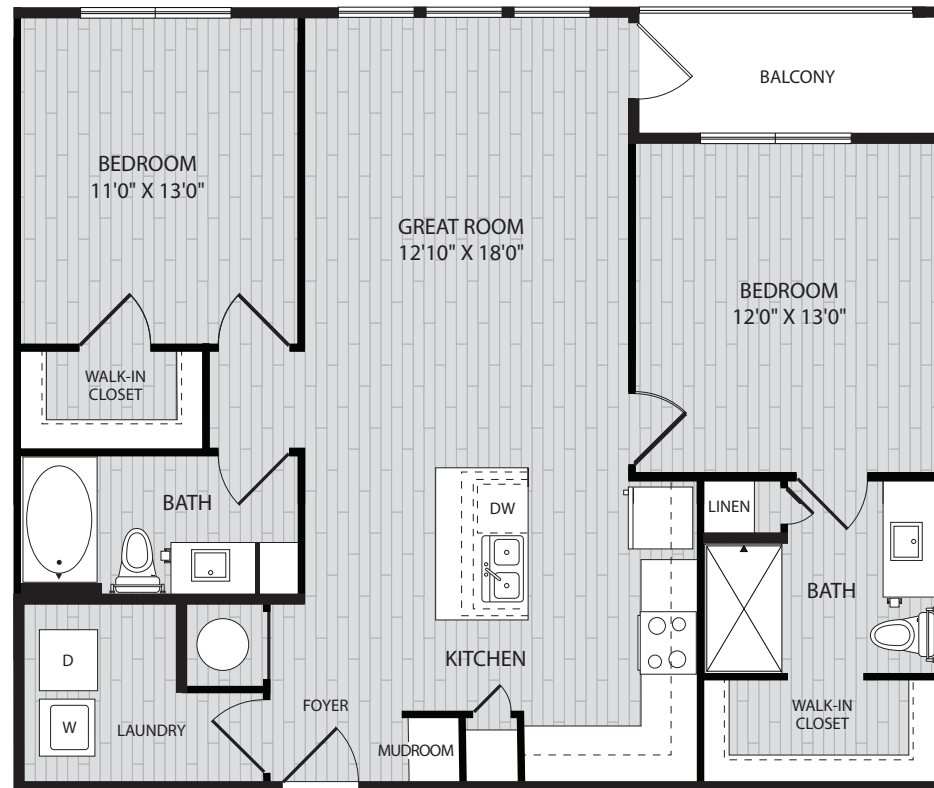

MOSBY
COOL SPRINGS
Franklin, TN

2 BEDROOM

1,049 SQ FT*

FEATURES:

- Patios or large balconies
- Full-size washer and dryer in every residence
- Ceiling fans in all bedrooms
- Wood-plank flooring throughout apartment
- Energy Star® stainless steel appliances
- Quartz countertops
- Nest® thermostats
- USB outlets
- Kevo® Bluetooth Entry
- 2" wood blinds
- Tile backsplashes
- Undermount sinks
- Garden bathtubs
- Walk-in showers
- Fully insulated floor cavities for reduced sound transmission

* All dimensions are approximate. Actual product and specifications may vary in dimension or detail. Not all features are available in every apartment.

B1

MOSBY
COOL SPRINGS
Franklin, TN

2 BEDROOM

1,096 SQ FT*

* All dimensions are approximate. Actual product and specifications may vary in dimension or detail. Not all features are available in every apartment.

B1 Alt

MOSBY
COOL SPRINGS
Franklin, TN

2 BEDROOM

1,187 SQ FT*

* All dimensions are approximate. Actual product and specifications may vary in dimension or detail. Not all features are available in every apartment.

B2

MOSBY
COOL SPRINGS
Franklin, TN

2 BEDROOM

1,187 SQ FT*