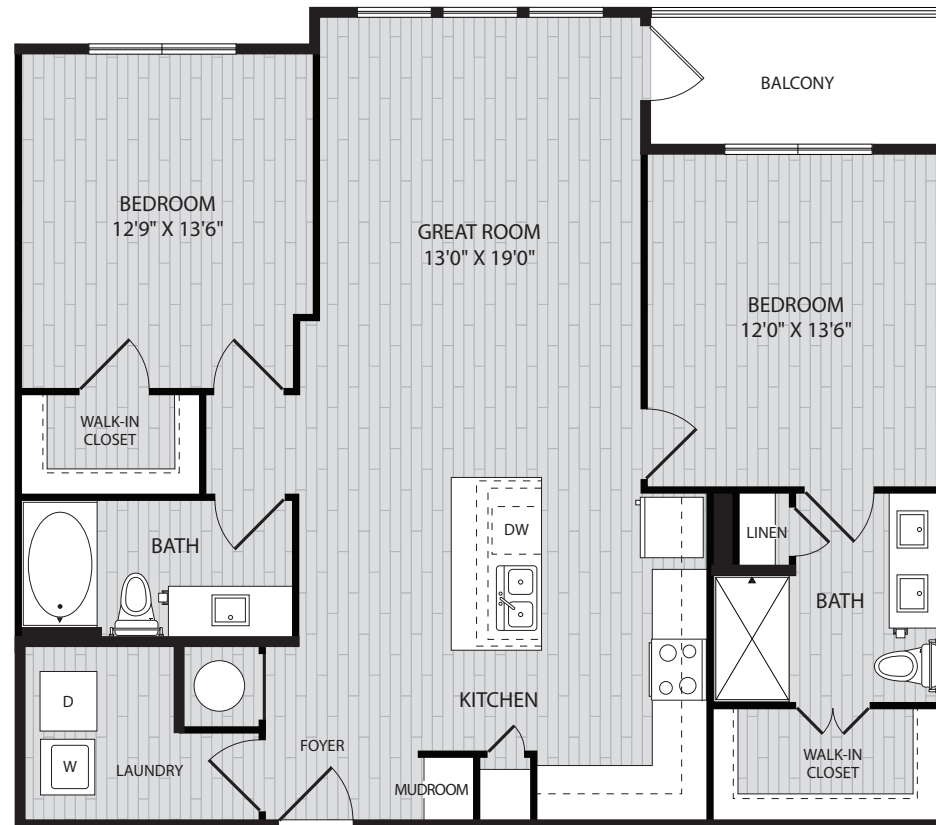

MOSBY
COOL SPRINGS
Franklin, TN

2 BEDROOM

1,049 SQ FT*

FEATURES:

- Patios or large balconies
- Full-size washer and dryer in every residence
- Ceiling fans in all bedrooms
- Wood-plank flooring throughout apartment
- Energy Star® stainless steel appliances
- Quartz countertops
- Nest® thermostats
- USB outlets
- Kevo® Bluetooth Entry
- 2" wood blinds
- Tile backsplashes
- Undermount sinks
- Garden bathtubs
- Walk-in showers
- Fully insulated floor cavities for reduced sound transmission

* All dimensions are approximate. Actual product and specifications may vary in dimension or detail. Not all features are available in every apartment.

B1

MOSBY
COOL SPRINGS
Franklin, TN

2 BEDROOM

1,096 SQ FT*

* All dimensions are approximate. Actual product and specifications may vary in dimension or detail. Not all features are available in every apartment.

B1 Alt

MOSBY
COOL SPRINGS
Franklin, TN

2 BEDROOM

1,187 SQ FT*

* All dimensions are approximate. Actual product and specifications may vary in dimension or detail. Not all features are available in every apartment.

B2

MOSBY
COOL SPRINGS
Franklin, TN

2 BEDROOM

1,187 SQ FT*