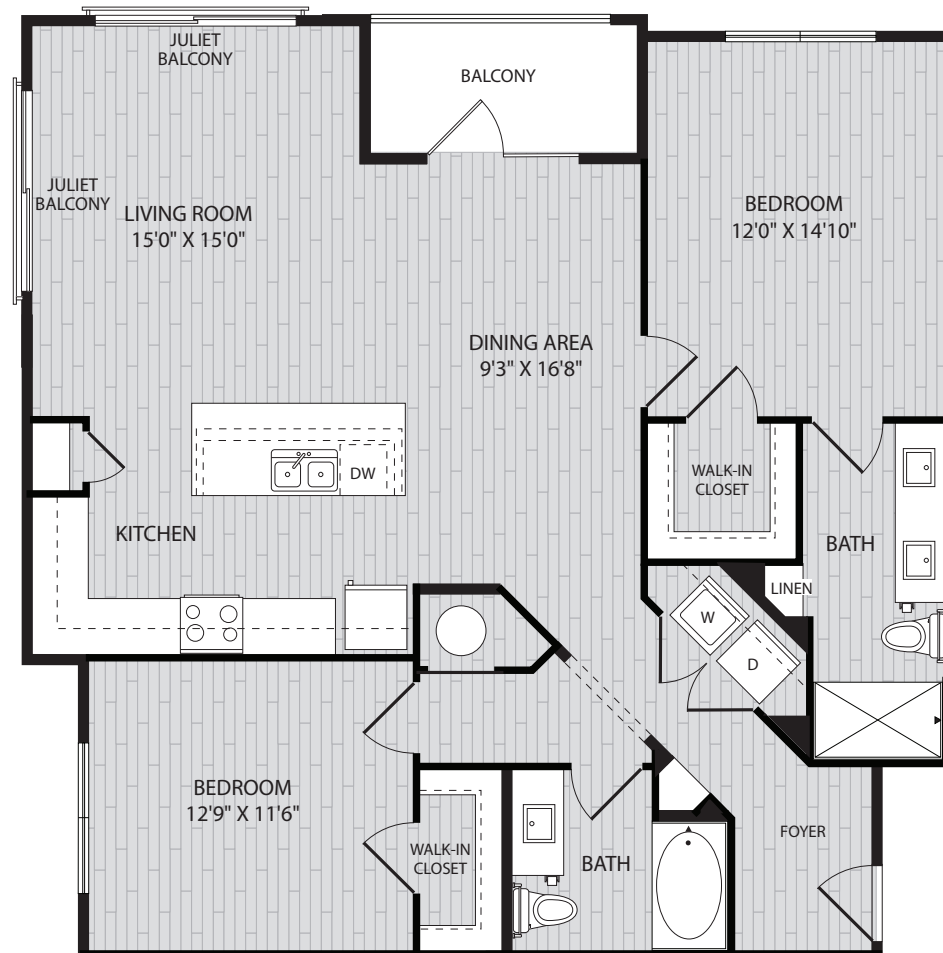

MOSBY
COOL SPRINGS
Franklin, TN

2 BEDROOM

1,049 SQ FT*

FEATURES:

- Patios or large balconies
- Full-size washer and dryer in every residence
- Ceiling fans in all bedrooms
- Wood-plank flooring throughout apartment
- Energy Star® stainless steel appliances
- Quartz countertops
- Nest® thermostats
- USB outlets
- Kevo® Bluetooth Entry
- 2" wood blinds
- Tile backsplashes
- Undermount sinks
- Garden bathtubs
- Walk-in showers
- Fully insulated floor cavities for reduced sound transmission

* All dimensions are approximate. Actual product and specifications may vary in dimension or detail. Not all features are available in every apartment.

B2 Alt

MOSBY
COOL SPRINGS
Franklin, TN

2 BEDROOM

1,280 SQ FT*

* All dimensions are approximate. Actual product and specifications may vary in dimension or detail. Not all features are available in every apartment.

MOSBY
COOL SPRINGS
Franklin, TN

2 BEDROOM

1,280 SQ FT*

* All dimensions are approximate. Actual product and specifications may vary in dimension or detail. Not all features are available in every apartment.

B3 Alt