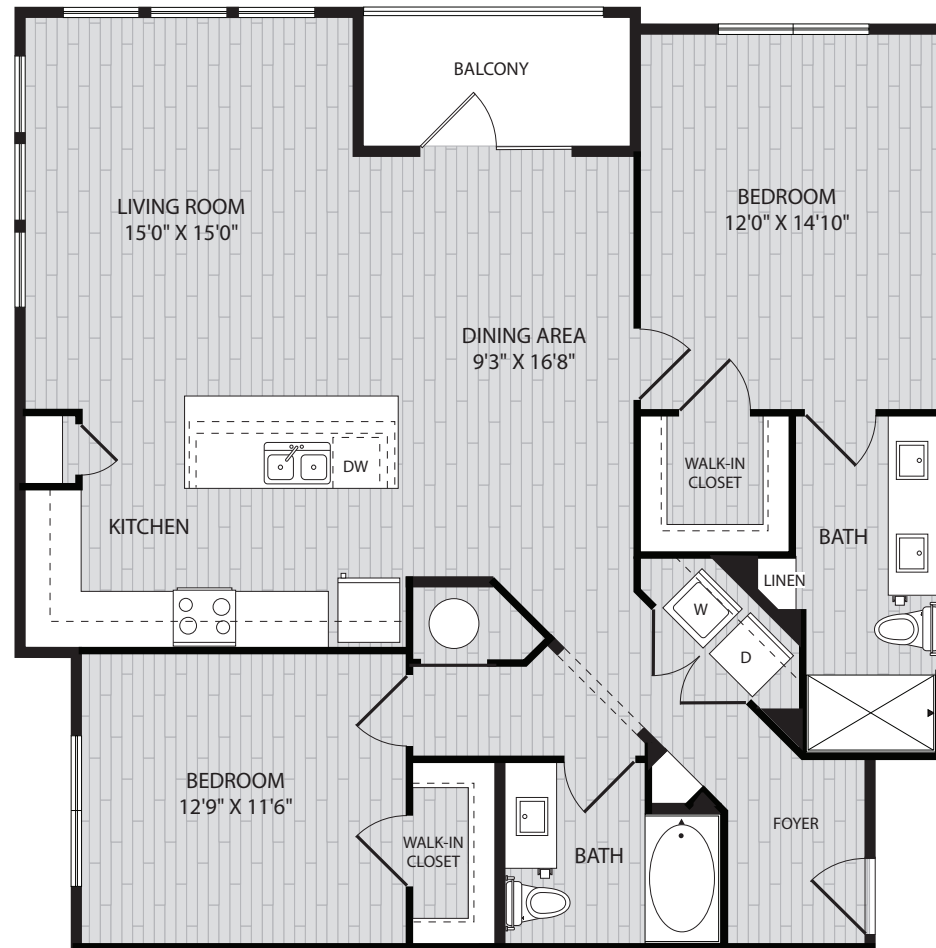

MOSBY
COOL SPRINGS
Franklin, TN

2 BEDROOM

1,049 SQ FT*

FEATURES:

- Patios or large balconies
- Full-size washer and dryer in every residence
- Ceiling fans in all bedrooms
- Wood-plank flooring throughout apartment
- Energy Star® stainless steel appliances
- Quartz countertops
- Nest® thermostats
- USB outlets
- Kevo® Bluetooth Entry
- 2" wood blinds
- Tile backsplashes
- Undermount sinks
- Garden bathtubs
- Walk-in showers
- Fully insulated floor cavities for reduced sound transmission

* All dimensions are approximate. Actual product and specifications may vary in dimension or detail. Not all features are available in every apartment.

B2

MOSBY
COOL SPRINGS
Franklin, TN

2 BEDROOM

1,187 SQ FT*

* All dimensions are approximate. Actual product and specifications may vary in dimension or detail. Not all features are available in every apartment.

B2 Alt

MOSBY
COOL SPRINGS
Franklin, TN

2 BEDROOM

1,280 SQ FT*

* All dimensions are approximate. Actual product and specifications may vary in dimension or detail. Not all features are available in every apartment.

MOSBY
COOL SPRINGS
Franklin, TN

2 BEDROOM

1,280 SQ FT*