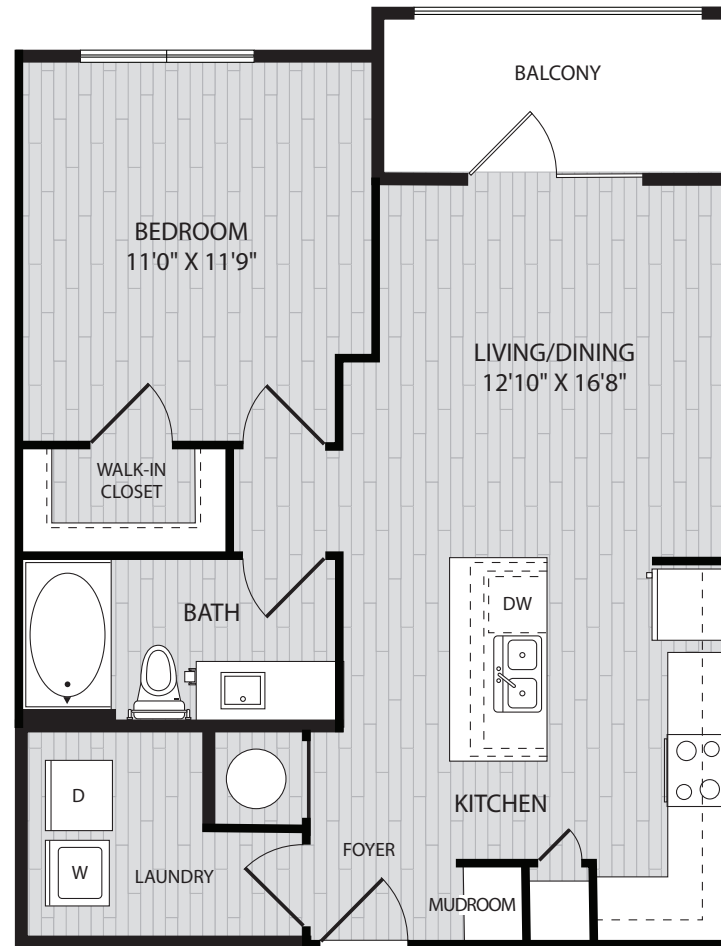

MOSBY
COOL SPRINGS
Franklin, TN

1 BEDROOM

723 SQ FT*

FEATURES:

- Patios or large balconies
- Full-size washer and dryer in every residence
- Ceiling fans in all bedrooms
- Wood-plank flooring throughout apartment
- Energy Star® stainless steel appliances
- Quartz countertops
- Nest® thermostats
- USB outlets
- Kevo® Bluetooth Entry
- 2" wood blinds
- Tile backsplashes
- Undermount sinks
- Garden bathtubs
- Fully insulated floor cavities for reduced sound transmission

* All dimensions are approximate. Actual product and specifications may vary in dimension or detail. Not all features are available in every apartment.

A2