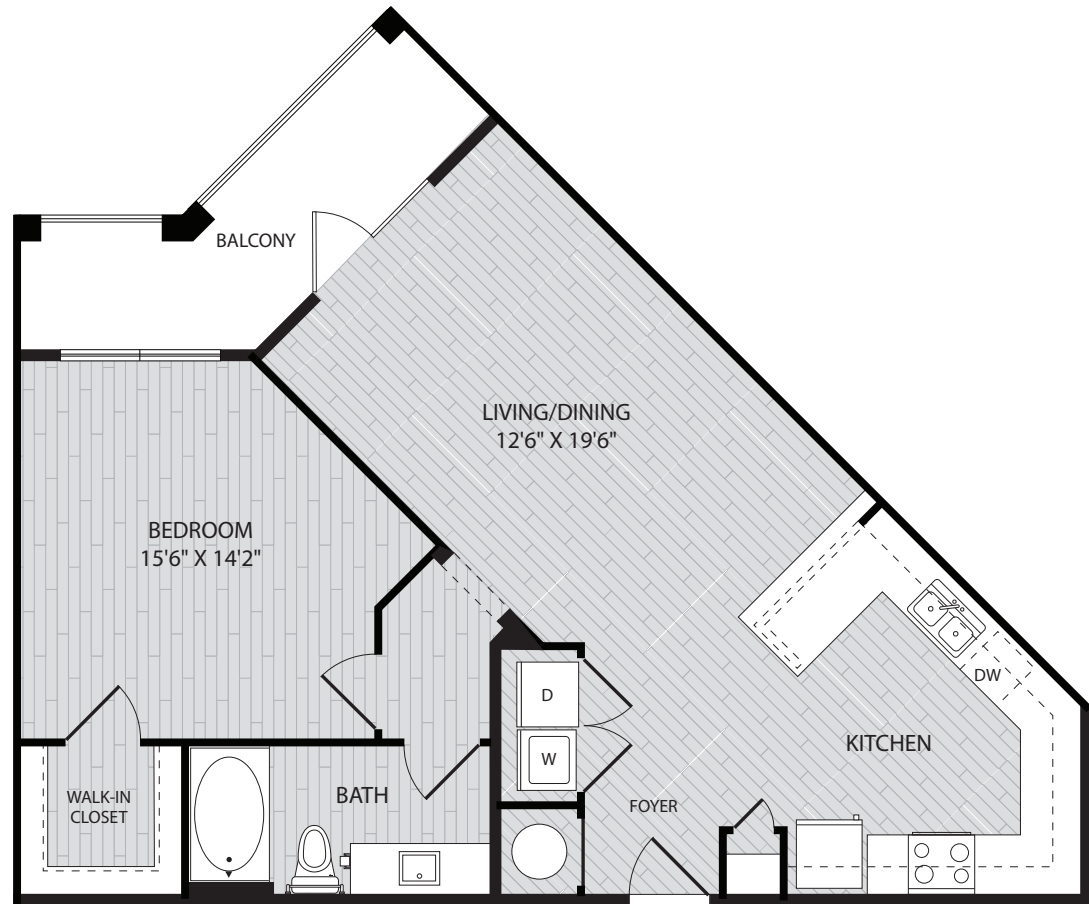

MOSBY
COOL SPRINGS
Franklin, TN

1 BEDROOM

830 SQ FT*

FEATURES:

- Patios or large balconies
- Full-size washer and dryer in every residence
- Ceiling fans in all bedrooms
- Wood-plank flooring throughout apartment
- Energy Star® stainless steel appliances
- Quartz countertops
- Nest® thermostats
- USB outlets
- Kevo® Bluetooth Entry
- 2" wood blinds
- Tile backsplashes
- Undermount sinks
- Garden bathtubs
- Fully insulated floor cavities for reduced sound transmission

A3

* All dimensions are approximate. Actual product and specifications may vary in dimension or detail. Not all features are available in every apartment.