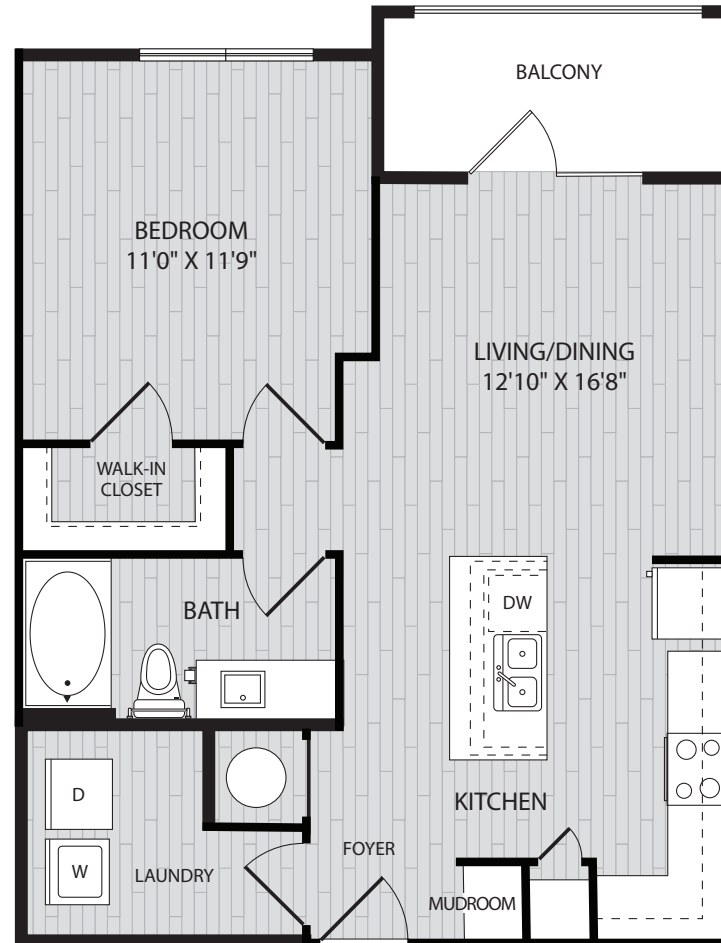

MOSBY
COOL SPRINGS
Franklin, TN

1 BEDROOM

723 SQ FT*

FEATURES:

- Patios or large balconies
- Full-size washer and dryer in every residence
- Ceiling fans in all bedrooms
- Wood-plank flooring throughout apartment
- Energy Star® stainless steel appliances
- Quartz countertops
- Nest® thermostats
- USB outlets
- Kevo® Bluetooth Entry
- 2" wood blinds
- Tile backsplashes
- Undermount sinks
- Garden bathtubs
- Fully insulated floor cavities for reduced sound transmission

A2 Alt

* All dimensions are approximate. Actual product and specifications may vary in dimension or detail. Not all features are available in every apartment.